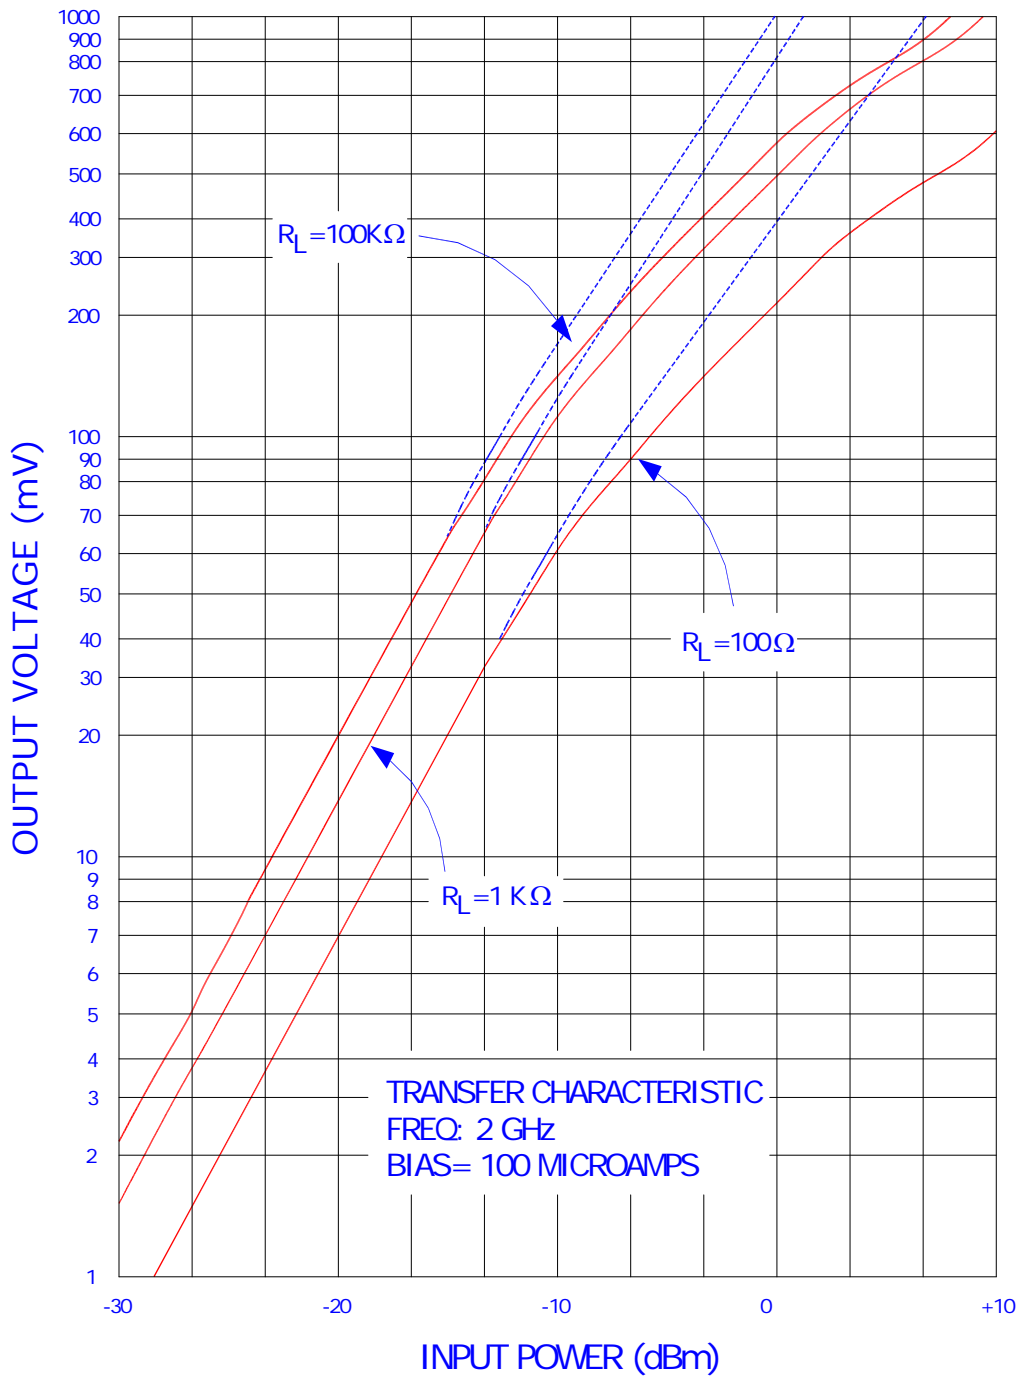

MICROWAVE & RF PRODUCTS

ESS SERIES – Typical Voltage Output Response

TRANSFER CHARACTERISTIC

2095-60 Ringwood Ave ♦ San Jose ♦ CA ♦ 95131
Tel ♦ (408) 526-1100 ♦ Fax ♦ (408) 526-1105